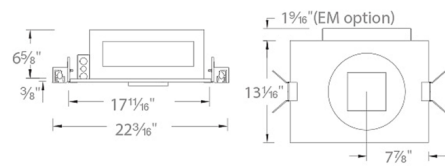

## Volta 4.5 inch Square New Construction Non-IC Airtight Housing By WAC Lighting

### Description

Volta 4.5 Inch Square Non-IC Airtight New Construction Housing features steel construction with driver concealed within housing. Available in a 36 watt option. IC designation allows insulation to be in direct contact with housing. Ceiling cut out: 5.1 inch square. Universal 120V-277V AC 50/60Hz. ETL listed. Dimmable with an electronic low voltage (ELV) or 0-10V dimmer, sold separately. A complete fixture includes a housing and trim, sold separately.

### Specifications

REFLECTOR/BAFFLE COLOR	N/A
BODY FINISH	Aluminum
WATTAGE	36W
DIMMER	Low Voltage Electronic
DIMENSIONS	13.13"W x 6.65"H
BULB NOT INCLUDED	1 x LED/36W/120V LED

### Technical Information

APERTURE SIZE	4.500"
APERTURE SHAPE	Square
HOUSING HEIGHT	7"
HOUSING TYPE	New Construction NON IC
CEILING TYPE	Drywall with Trim

CLICK TO VIEW PRODUCT

Notes: