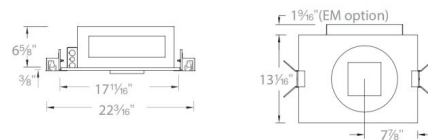

## Volta 4.5 inch Square Invisible New IC Chicago Plenum Housing By WAC Lighting

### Description

Volta 4.5 Inch Square Invisible (trimless) IC New Construction Chicago Plenum Downlight Housing is available with 25-36 watt power output depending on trim. LED module included with trim. Choice of default low-voltage electronic/0-10V dimming driver or Lutron Hi-Lume driver. New construction housings include universal mounting brackets and hanger bars. 5.1 inch diameter ceiling cutout. Volta 4.5 inch square trim required, not included. 5 year WAC Lighting product warranty. ETL listed, Airtight. Chicago Plenum approved.

### Specifications

REFLECTOR/BAFFLE COLOR	N/A
BODY FINISH	Aluminum
WATTAGE	15W
DIMMER	Low Voltage Electronic
DIMENSIONS	13.13"W x 6.65"H
BULB NOT INCLUDED	1 x LED/15W/120V LED

### Technical Information

APERTURE SIZE	8.000"
APERTURE SHAPE	Square
HOUSING HEIGHT	7"
HOUSING TYPE	Chicago plenum approved
CEILING TYPE	Drywall Trimless/Flush

CLICK TO VIEW PRODUCT

Notes: