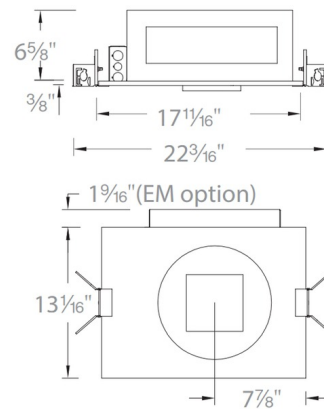

Shown in aluminum