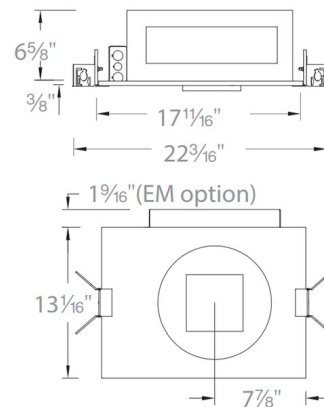

Shown in aluminum