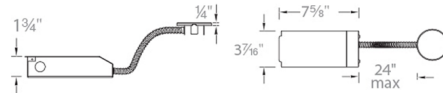

## Volta 4.5 inch Round/Square Non-IC Remodel Housing By WAC Lighting

### Description

Volta 4.5 Inch Remodel Non-IC Housing for Round and Square trims is available with 15, 25, or 36 watt power output. Dimmable to 5% with low-voltage electronic dimmers (120V) or to 0% with 0-10V dimmers (120-277V). LED module included with trim. 5 year WAC Lighting product warranty. Non IC, not suitable for direct contact with insulation. ETL listed. A complete fixture includes a housing and trim, sold separately.

### Specifications

REFLECTOR/BAFFLE COLOR	N/A
BODY FINISH	Aluminum
WATTAGE	15W
DIMMER	Dimmable
DIMENSIONS	3.45"W x 1.75"H
BULB NOT INCLUDED	1 x LED/15W/120-277V LED

### Technical Information

APERTURE SIZE	4.500"
APERTURE SHAPE	Square
HOUSING TYPE	Remodel NON IC
CEILING TYPE	Drywall with Trim

CLICK TO VIEW PRODUCT

Notes: