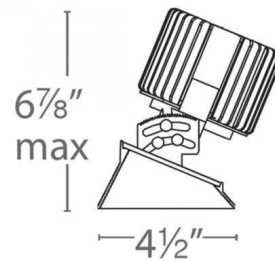

CLICK TO VIEW PRODUCT

Notes: