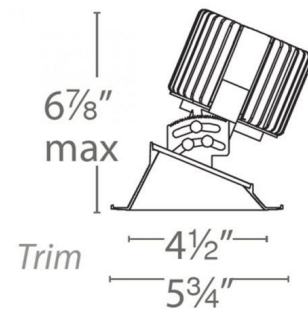

CLICK TO VIEW PRODUCT

Notes: