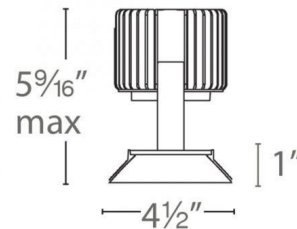

CLICK TO VIEW PRODUCT

Notes: