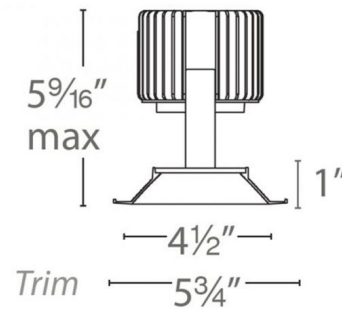

CLICK TO VIEW PRODUCT

Notes: