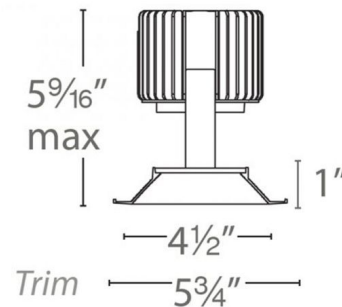

CLICK TO VIEW PRODUCT

Notes: