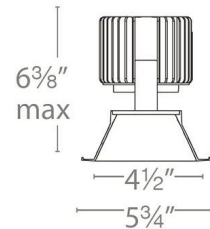

CLICK TO VIEW PRODUCT

Notes: