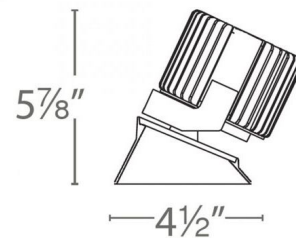

CLICK TO VIEW PRODUCT

Notes: