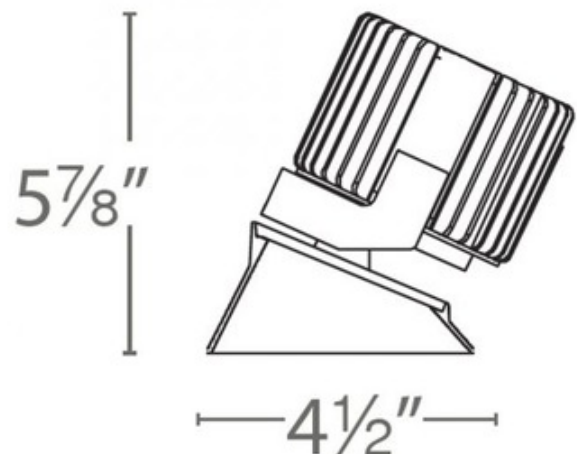

COMPANY	PROJECT	FIXTURE TYPE	APPROVED BY	DATE