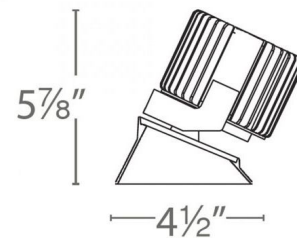

CLICK TO VIEW PRODUCT

Notes: