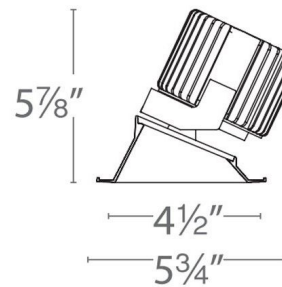

CLICK TO VIEW PRODUCT

Notes: