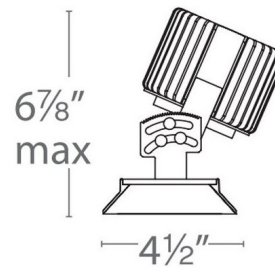

CLICK TO VIEW PRODUCT

Notes: