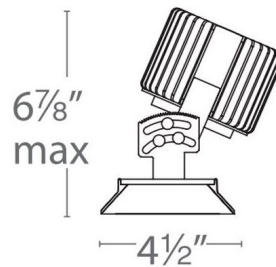

CLICK TO VIEW PRODUCT

Notes: