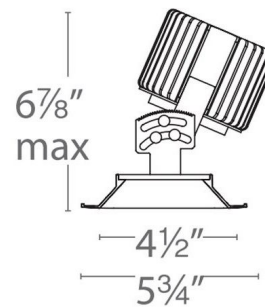

CLICK TO VIEW PRODUCT

Notes: