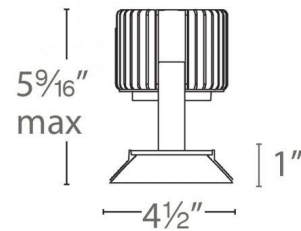

CLICK TO VIEW PRODUCT

Notes: