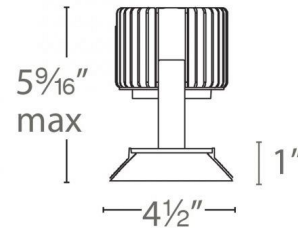

CLICK TO VIEW PRODUCT

Notes: