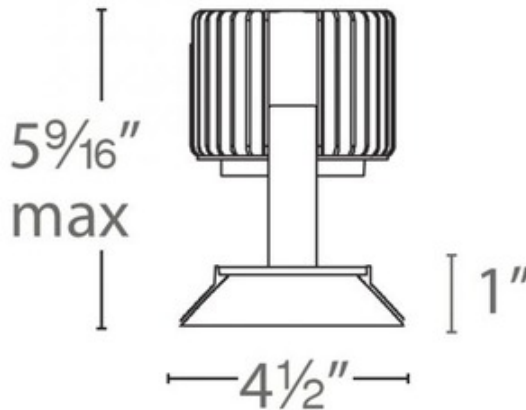

# Volta 4.5IN SQ Trimless 90CRI Shallow Downlight Trim

**Description:**

Volta 4.5IN Square 90CRI Shallow Downlight Invisible Trim is a sustainable solution for low ceiling and close-to-wall applications in commercial, corporate, and upscale residential settings. Increased field angle for reduced scalloping. Available with a White, Black, Haze, or Copper Bronze reflector. Choice of 2700K or 3000K color temperature. Wattage dependent on housing. Universal 120V-277V AC 50/60Hz. Dimmable to 5% with low-voltage electronic dimmers (120V) or to 0% with 0-10V dimmers (120-277V). 5.1 inch square ceiling cutout. Accommodates 0.5-1.5 inch ceiling thickness. Recessed housing required, sold separately. 5 year WAC Lighting warranty. ETL listed for wet locations.

Shown in: Copper Bronze

**Price:** \$287.95

- Shade Color:** N/A
- Body Finish:** Copper Bronze
- Lamp:** 1 x LED/120V LED
- Wattage:** N/A
- Dimmer:** Low Voltage Electronic
- Dimensions:** 4.5"W x 5.63"H

**Technical Information**

- Luminous Flux:** 2109 lumens
- Lamp Color:** 2700 K
- Color Rendering:** 90 CRI
- Beam Angle:** 45°
- Lamp Life:** 70000 hours
- Function:** Downlight
- Ceiling Type:** Drywall Trimless/Flush
- Aperture Shape:** Square
- Aperture Size:** 4.500"