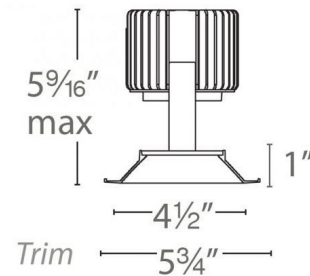

CLICK TO VIEW PRODUCT

Notes: