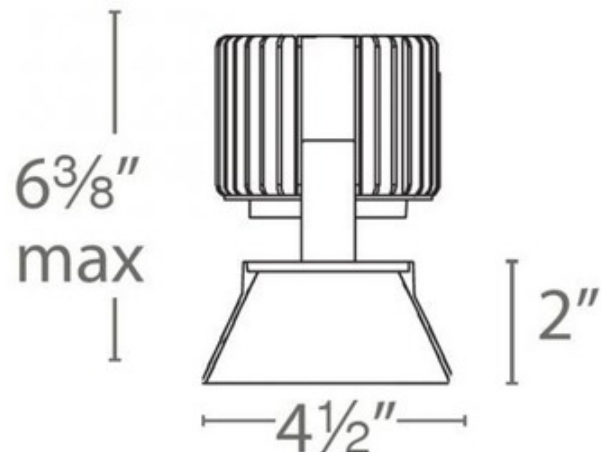

COMPANY	PROJECT	FIXTURE TYPE	APPROVED BY	DATE