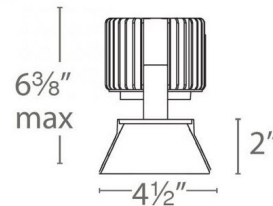

CLICK TO VIEW PRODUCT

Notes: