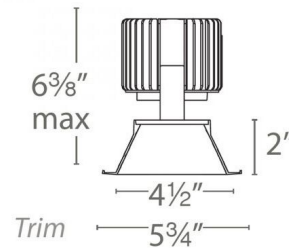

### Description

Volta 4.5 inch Square Downlight Trim is a sustainable solution for commercial, corporate, and upscale residential applications. Optimized cut-off for superior glare control. Available in White, Black, Haze, Copper Bronze, White with a Black reflector, or White with a Haze reflector. Dual finishes are a single piece, no physical seams. Choice of 85 or 90 CRI and 2700K, 3000K, 3500K, or 4000K color temperature. Dimmable to 5% with low-voltage electronic dimmers (120V) or to 0% with 0-10V dimmers (120-277V). 5.1 inch square ceiling cutout. Accommodates 0.5-1.5 inch ceiling thickness. Recessed housing required, sold separately. 5 year WAC Lighting warranty. ETL listed for wet locations. Title 24 Compliant. Note: 90CRI option is only available in 2700K and 3000K.

### Specifications

REFLECTOR/BAFFLE COLOR	N/A
BODY FINISH	Haze
WATTAGE	N/A
DIMMER	Low Voltage Electronic
DIMENSIONS	5.75"W x 6.39"H
INTEGRATED LED MODULE	1x LED/120-277V LED

### Technical Information

APERTURE SIZE	4.500"
APERTURE SHAPE	Square
CEILING TYPE	Drywall with Trim
FUNCTION	Downlight
LAMP LIFE	70000 hours
BEAM ANGLE	60°
COLOR RENDERING	85 CRI
LAMP COLOR	2700K

Shown in haze