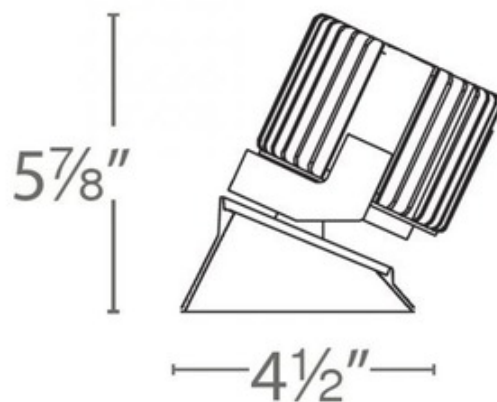

COMPANY	PROJECT	FIXTURE TYPE	APPROVED BY	DATE