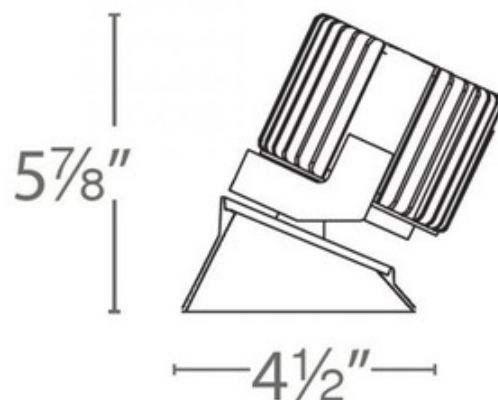

COMPANY	PROJECT	FIXTURE TYPE	APPROVED BY	DATE