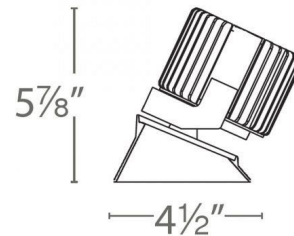

CLICK TO VIEW PRODUCT

Notes: