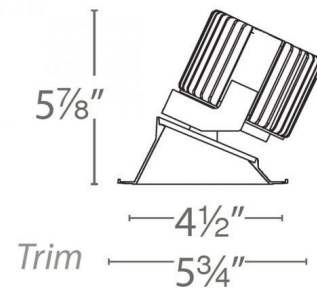

Description

Volta 4.5IN Square Wall Wash Trim is a sustainable solution for commercial, corporate, and upscale residential applications. Volta's innovative bi-directional spread lens is engineered for even wall illumination both vertically and horizontally. Available in White, Black, Haze, Copper Bronze, White with a Black reflector, or White with a Haze reflector. Dual finishes are a single piece, no physical seams. Choice of 85 or 90 CRI and 2700K, 3000K, 3500K, or 4000K color temperature. Dimmable to 5% with low-voltage electronic dimmers (120V) or to 0% with 0-10V dimmers (120-277V). 5.1 inch square ceiling cutout. Accommodates 0.5-1 inch ceiling thickness. Recessed housing required, sold separately. 5 year WAC Lighting warranty. ETL listed for wet locations. Note: 90CRI option is only available in 2700K and 3000K.

Specifications

REFLECTOR/BAFFLE COLOR	N/A
BODY FINISH	White / Black Reflector
WATTAGE	N/A
DIMMER	Low Voltage Electronic
DIMENSIONS	5.75"W x 5.88"H
INTEGRATED LED MODULE	1 x LED/120V LED

Technical Information

APERTURE SIZE	4.500"
APERTURE SHAPE	Square
CEILING TYPE	Drywall with Trim
FUNCTION	Wall Washer
LAMP LIFE	70000 hours
BEAM ANGLE	90°
COLOR RENDERING	85 CRI
LAMP COLOR	2700K
LUMINOUS FLUX	2006 lumens

Shown in white / black reflector