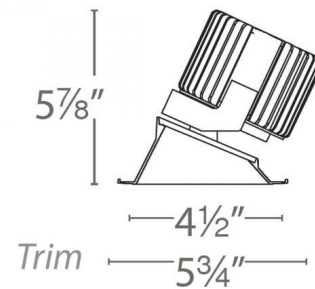

CLICK TO VIEW PRODUCT

Notes: