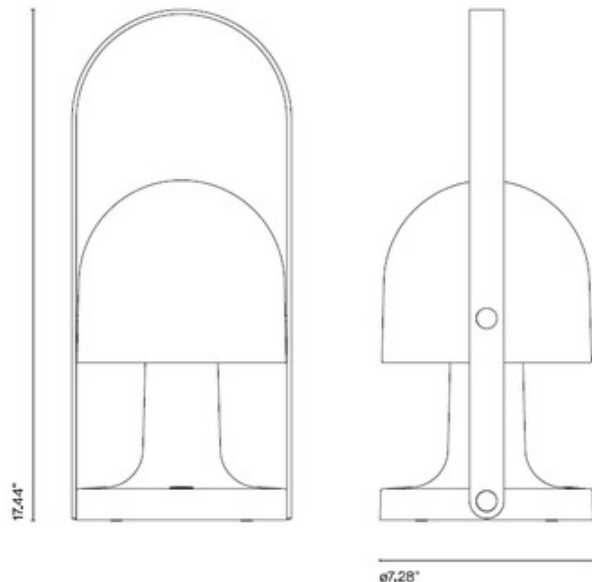

Technical Information

LUMINOUS FLUX	478 lumens
LUMENS/WATT	149.38
LAMP COLOR	2700 K

ITEM NUMBER	MAR591566

COMPANY	PROJECT	FIXTURE TYPE	APPROVED BY	DATE