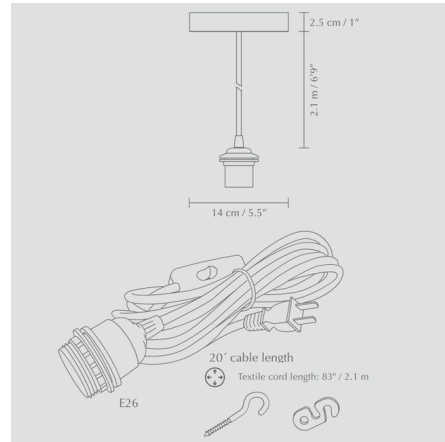

Description

The Aluvia Pendant features an eclectic shade constructed from aluminum leaves. Its sculptural form evokes an enchanting flower with a modern, geometric edge. Available as a hardwired fixture with black or white cord and round canopy or with a plug-in cord and swag kit for mounting. Note: Ships flat, assembly required. Swag kit includes 240 inch total cord length (textile cord portion of total length is 83 inches).

Shown in white / pearl

Specifications

COLOR	Pearl
BODY FINISH	White
WATTAGE	15W
DIMMER	Standard 120V
DIMENSIONS	23.3"W x 18.9"H
BULB NOT INCLUDED	1 x A19/Medium (E26)/15W/120V LED

CLICK TO VIEW PRODUCT

Notes: