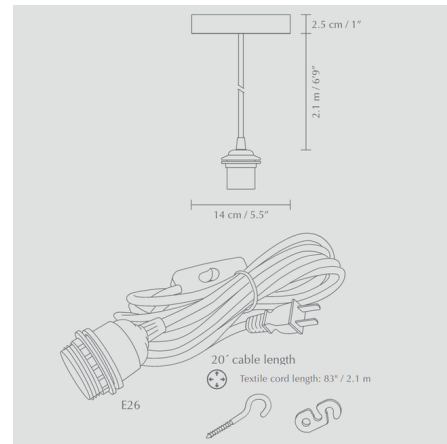

Description

The Aluvia Pendant features an eclectic shade constructed from aluminum leaves. Its sculptural form evokes an enchanting flower with a modern, geometric edge. Available as a hardwired fixture with black or white cord and round canopy or with a plug-in cord and swag kit for mounting. Note: Ships flat, assembly required. Swag kit includes 240 inch total cord length (textile cord portion of total length is 83 inches).

Shown in white / anthracite

Specifications

COLOR	Anthracite
BODY FINISH	White
WATTAGE	15W
DIMMER	Standard 120V
DIMENSIONS	15.7"W x 11.8"H
BULB NOT INCLUDED	1 x A19/Medium (E26)/15W/120V LED

CLICK TO VIEW PRODUCT