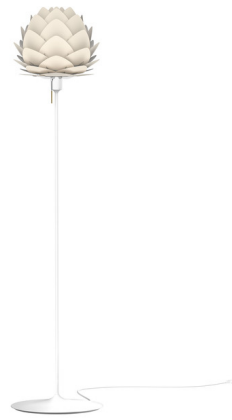

## Aluvia Floor Lamp

By Umage

### Description

The Aluvia Floor Lamp features an eclectic shade constructed from aluminum leaves. Its sculptural form evokes an enchanting flower with a modern, geometric edge and sits atop a delicate base reminiscent of a champagne flute. On/off pull chain located on socket. Note: The White lamp base is only available with the Brushed Bronze shade.

Shown in white / pearl

### Specifications

COLOR	Pearl
BODY FINISH	White
WATTAGE	15W
DIMMER	Standard 120V
DIMENSIONS	15.7"W x 67"H
BULB NOT INCLUDED	1 x A19/Medium (E26)/15W/120V LED

CLICK TO VIEW PRODUCT

Notes: