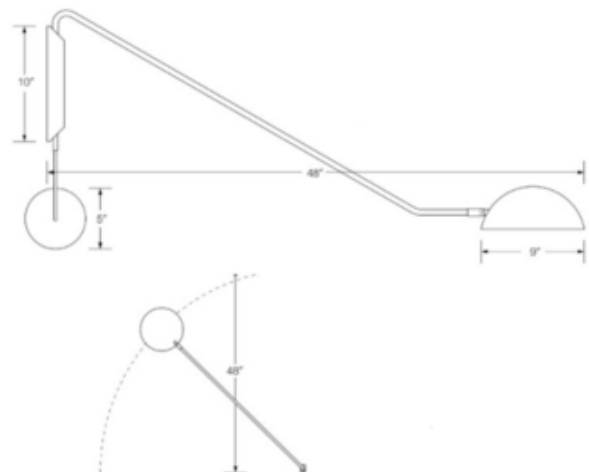

**DESIGNER**

Andrew Neyer

**BRAND**

Andrew Neyer

**DESCRIPTION**

The Swing Dome Wall Light is a versatile lamp that gives off a warm glow perfect for reading and nighttime. Adjust the fixture exactly where you need it with a simple swing. The rotating shade allows for soft mood lighting by directing up or towards a wall. Available in a Black finish. Includes 5 inch diameter canopy and oiled oak wall mount. UL listed. Made in Ohio, USA. LIMITED TO QUANTITY ON HAND.

<b>SHADE COLOR</b>	N/A
<b>BODY FINISH</b>	Black
<b>WATTAGE</b>	40W
<b>DIMMER</b>	Included
<b>DIMENSIONS</b>	1.25"W x 12.5"H x 30"D
<b>BULB INCLUDED</b>	
<b>LAMP</b>	1 x G16.5/Candelabra (E12)/40W/120V Incandescent

*Technical Information*

<b>PRODUCT DIMENSIONS</b>	Cord Length: 96"
---------------------------	------------------

**SPEC #** ANA591929

COMPANY	PROJECT	FIXTURE TYPE	APPROVED BY	DATE