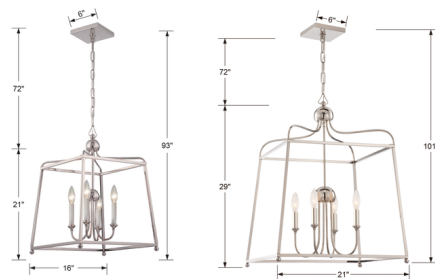

By Crystorama

Description

The Sylvan Lantern Chandelier adds a striking geometric statement to your interior space. The open airy lanterns style cage has bare bulbs or tailored Ivory shades, casting warm shadows across your room. Canopy: 6 inch square.

Specifications

COLOR N/A
BODY FINISH Polished Nickel
WATTAGE 300W
DIMMER Standard 120V
DIMENSIONS 16"W x 21"H
BULB NOT INCLUDED 5 x B10/Candelabra (E12)/60W/120V Incandescent
OTHER BULB OPTIONS 4 x B10/Candelabra (E12)/120V LED
COUNTRY OF ORIGIN China

Technical Information

PRODUCT DIMENSIONS Adjustable Chain Length: 72"

Shown in polished nickel

CLICK TO VIEW PRODUCT

Notes: