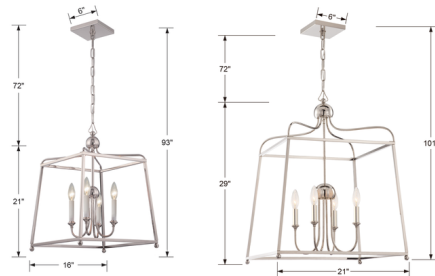

Description

The Sylvan Lantern Chandelier adds a striking geometric statement to your interior space. The open airy lanterns style cage has bare bulbs or tailored Ivory shades, casting warm shadows across your room. Canopy: 6 inch square.

Specifications

COLOR N/A
BODY FINISH Polished Nickel
WATTAGE 300W
DIMMER Standard 120V
DIMENSIONS 16"W x 21"H
BULB NOT INCLUDED 5 x B10/Candelabra (E12)/60W/120V Incandescent
OTHER BULB OPTIONS 4 x B10/Candelabra (E12)/120V LED
COUNTRY OF ORIGIN China

Technical Information

PRODUCT DIMENSIONS Adjustable Chain Length: 72"

Shown in polished nickel

CLICK TO VIEW PRODUCT

Notes: