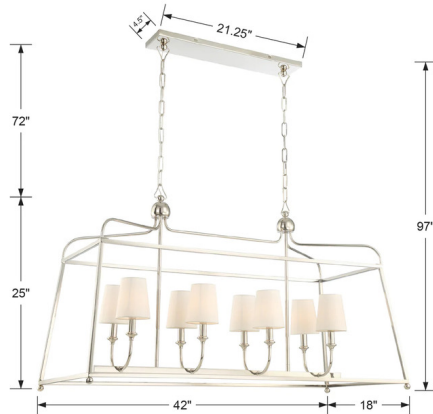

By Crystorama

Description

The Sylvan Linear Pendant adds a striking geometric statement to your interior space. The open airy lantern style cage has bare bulbs or tailored Ivory shades, casting warm shadows across your room.

Specifications

| | |
|--------------------|--|
| COLOR | N/A |
| BODY FINISH | Polished Nickel |
| WATTAGE | 480W |
| DIMMER | Standard 120V |
| DIMENSIONS | 42"L x 18"W x 25"H |
| BULB NOT INCLUDED | 8 x B10/Candelabra (E12)/60W/120V Incandescent |
| OTHER BULB OPTIONS | 8 x B10/Candelabra (E12)/120V LED |
| COUNTRY OF ORIGIN | China |

Technical Information

PRODUCT DIMENSIONS Two Adjustable Chain Lengths: 72"

Shown in polished nickel

CLICK TO VIEW PRODUCT

Notes: