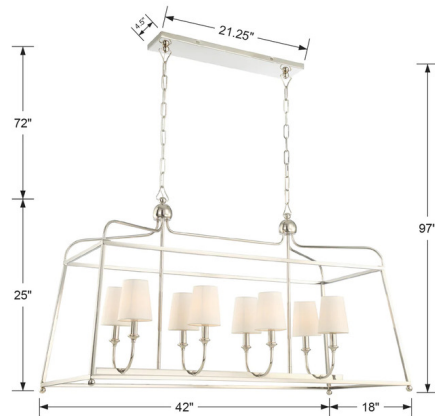

### Description

The Sylvan Linear Pendant adds a striking geometric statement to your interior space. The open airy lantern style cage has bare bulbs or tailored Ivory shades, casting warm shadows across your room.

### Specifications

COLOR . . . . . N/A  
BODY FINISH . . . . . Polished Nickel  
WATTAGE . . . . . 480W  
DIMMER . . . . . Standard 120V  
DIMENSIONS . . . . . 42"L x 18"W x 25"H  
BULB NOT INCLUDED . . . . . 8 x B10/Candelabra (E12)/60W/120V Incandescent  
OTHER BULB OPTIONS . . . . . 8 x B10/Candelabra (E12)/120V LED  
COUNTRY OF ORIGIN . . . . . China

### Technical Information

PRODUCT DIMENSIONS . . . . . Two Adjustable Chain Lengths: 72"

Shown in polished nickel

CLICK TO VIEW PRODUCT

Notes: