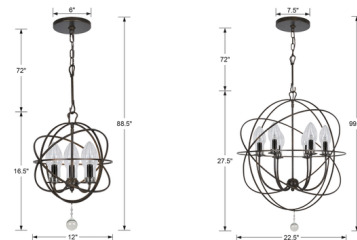

### Description

The Solaris Outdoor Chandelier features an open cage style of wrought iron finished in English Bronze and a hanging crystal accent. Available in three sizes. Canopy: 6 inch diameter.

Shown in english bronze / clear

### Specifications

COLOR	Clear
BODY FINISH	English Bronze
WATTAGE	120W
DIMMER	Standard 120V
DIMENSIONS	12"W x 16.5"H
BULB NOT INCLUDED	3 x B10/Candelabra (E12)/40W/120V Incandescent
COUNTRY OF ORIGIN	China

### Technical Information

PRODUCT DIMENSIONS	Adjustable Chain Length: 72"
--------------------	------------------------------

CLICK TO VIEW PRODUCT

Notes: