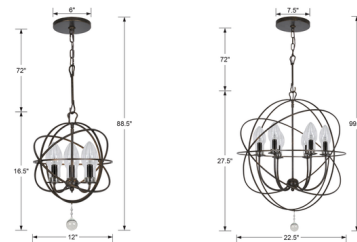

Lightology

lightology.com
866-954-4489
07-07-26

Project: _____

Company: _____

Location: _____ Fixture Type: _____

SPEC #: **CRY592022**

Approved On: _____ Approved By: _____

Solaris Outdoor Chandelier By Crystorama

Description

The Solaris Outdoor Chandelier features an open cage style of wrought iron finished in English Bronze and a hanging crystal accent. Available in three sizes. Canopy: 6 inch diameter.

Shown in english bronze / clear

Specifications

COLOR	Clear
BODY FINISH	English Bronze
WATTAGE	120W
DIMMER	Standard 120V
DIMENSIONS	12"W x 16.5"H
BULB NOT INCLUDED	3 x B10/Candelabra (E12)/40W/120V Incandescent
COUNTRY OF ORIGIN	China

Technical Information

PRODUCT DIMENSIONS	Adjustable Chain Length: 72"
--------------------	------------------------------

CLICK TO VIEW PRODUCT

Notes: