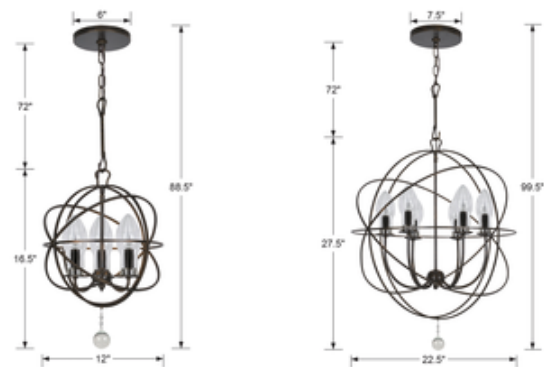

**BRAND**

Crystorama

**DESCRIPTION**

The Solaris Outdoor Chandelier features an open cage style of wrought iron finished in English Bronze and a hanging crystal accent. Available in three sizes. Canopy: 6 inch diameter.

*Shown in: English Bronze / Clear*

<b>SHADE COLOR</b>	Clear
<b>BODY FINISH</b>	English Bronze
<b>WATTAGE</b>	120W
<b>DIMMER</b>	Standard 120V
<b>DIMENSIONS</b>	12"W x 16.5"H
<b>BULB NOT INCLUDED</b>	
<b>LAMP</b>	3 x B10/Candelabra (E12)/40W/120V Incandescent

*Technical Information*

<b>PRODUCT DIMENSIONS</b>	Adjustable Chain Length: 72"
---------------------------	------------------------------

<b>SPEC #</b>	CRY592022
---------------	-----------

COMPANY	PROJECT	FIXTURE TYPE	APPROVED BY	DATE