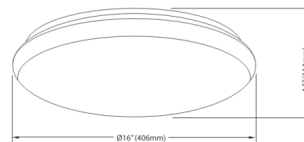

CLICK TO VIEW PRODUCT

Notes: