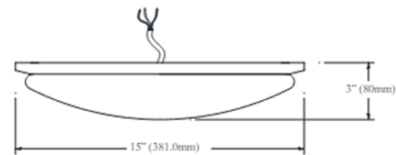

Description

The CFLED Modern Ceiling Light features an acrylic diffuser surrounded by a simple metal frame. IP33 rated for outdoor use.

Shown in polished chrome / white

Specifications

COLOR	White
BODY FINISH	Polished Chrome
WATTAGE	22W
DIMMER	Low Voltage Electronic
DIMENSIONS	15"W x 3"H x 15"D
INTEGRATED LED MODULE	1 x LED/22W/120V LED
COUNTRY OF ORIGIN	China