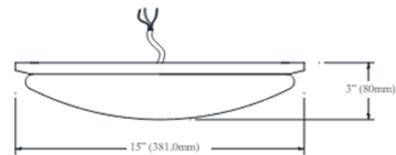

By Dainolite

Description

The CFLED Modern Ceiling Light features an acrylic diffuser surrounded by a simple metal frame. IP33 rated for outdoor use.

Shown in polished chrome / white

Specifications

COLOR White
BODY FINISH Polished Chrome
WATTAGE 22W
DIMMER Low Voltage Electronic
DIMENSIONS 15"W x 3"H x 15"D
INTEGRATED LED MODULE 1 x LED/22W/120V LED
COUNTRY OF ORIGIN China