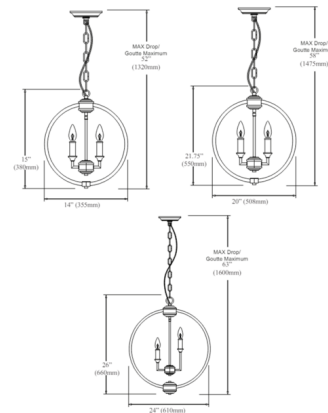

Description

The Karland Round Chandelier is a transitional design bringing a cordial and open ambiance to your rooms. A chain-link suspension and ornamental canopy in drive the time-honored aspects of the piece with jeweled accents. It fills out space over your room in a sphere silhouette created by a sleek metal frame. The open-air quality of the frame makes its chorus of elegant lamp holders inside a true focal point.

Shown in polished chrome

Specifications

COLOR	N/A
BODY FINISH	Polished Chrome
WATTAGE	27W
DIMMER	Standard 120V
DIMENSIONS	14"W x 15"H
BULB NOT INCLUDED	3 x B10/Candelabra (E12)/9W/120V LED
COUNTRY OF ORIGIN	China