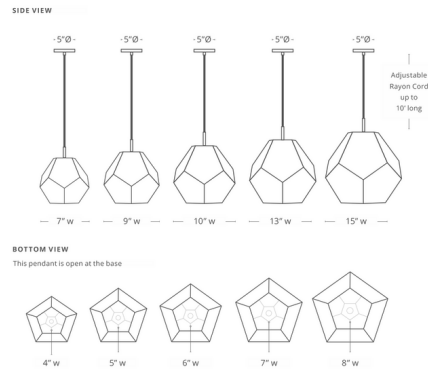

Description

The Ula Geometric Pendant offers a modern silhouette combined with the craftsmanship of Moroccan design, featuring a handcrafted shade composed of pentagonal shapes. The metal shade is perforated with small holes to cast a pattern that evokes a sense of tranquility and directs the flow of energy throughout a space.

Specifications

COLOR	N/A
BODY FINISH	Copper
WATTAGE	9W
DIMMER	Standard 120V
DIMENSIONS	7"W x 9"H
BULB NOT INCLUDED	1 x A19/Medium (E26)/9W/120V LED
OTHER BULB OPTIONS	1 x A19/Medium (E26)/60W/120V Incandescent
COUNTRY OF ORIGIN	Morocco

Technical Information

PRODUCT DIMENSIONS	Cord Length: 120"
--------------------	-------------------

Shown in copper

CLICK TO VIEW PRODUCT

Notes: