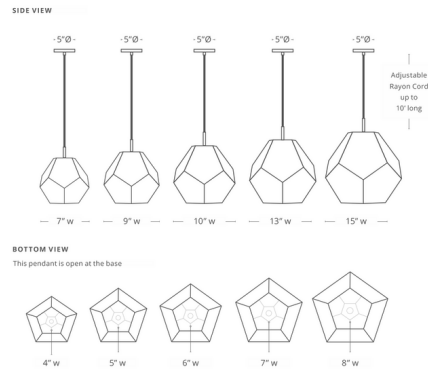

Shown in copper