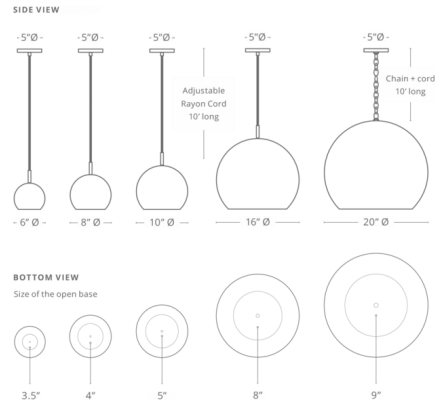

Specifications

COLOR	N/A
BODY FINISH	Copper
WATTAGE	9W
DIMMER	Standard 120V
DIMENSIONS	6"W x 5"H
BULB NOT INCLUDED	1 x R14/Medium (E26)/9W/120V LED
OTHER BULB OPTIONS	1 x R14/Medium (E26)/60W/120V Incandescent
COUNTRY OF ORIGIN	Morocco

Technical Information

PRODUCT DIMENSIONS	Cord Length: 120"
--------------------	-------------------

Shown in copper

CLICK TO VIEW PRODUCT

Notes: