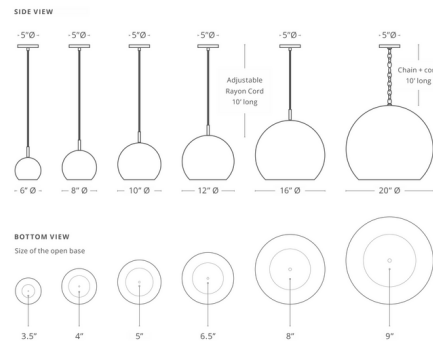

### Specifications

COLOR	N/A
BODY FINISH	Copper
WATTAGE	9W
DIMMER	Standard 120V
DIMENSIONS	6"W x 6"H
BULB NOT INCLUDED	1 x R14/Medium (E26)/9W/120V LED
OTHER BULB OPTIONS	1 x A19/Medium (E26)/120V LED
COUNTRY OF ORIGIN	Morocco

### Technical Information

PRODUCT DIMENSIONS	Cord Length: 120"
--------------------	-------------------

Shown in copper

CLICK TO VIEW PRODUCT

Notes: