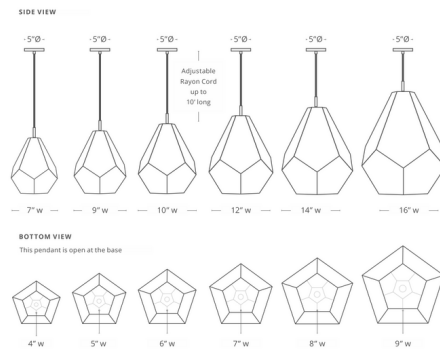

Description

The Almas Pendant takes its name and form from a diamond, offering a modern silhouette combined with the craftsmanship of Moroccan design. It features a handcrafted perforated shade that will cast beautiful patterns when illuminated, evoking a sense of tranquility and directing the flow of energy throughout a space.

Shown in copper

Specifications

COLOR	N/A
BODY FINISH	Copper
WATTAGE	9W
DIMMER	Standard 120V
DIMENSIONS	7"W x 9"H
BULB NOT INCLUDED	1 x A19/Medium (E26)/9W/120V LED
OTHER BULB OPTIONS	1 x A19/Medium (E26)/60W/120V Incandescent
COUNTRY OF ORIGIN	Morocco