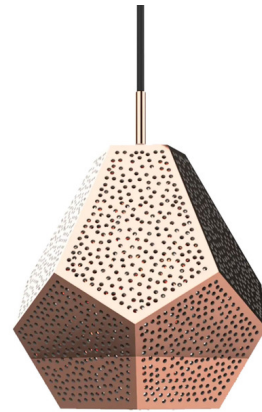

## Almas Pendant By Dounia Home

### Description

The Almas Pendant takes its name and form from a diamond, offering a modern silhouette combined with the craftsmanship of Moroccan design. It features a handcrafted perforated shade that will cast beautiful patterns when illuminated, evoking a sense of tranquility and directing the flow of energy throughout a space.

Shown in copper

### Specifications

COLOR	N/A
BODY FINISH	Copper
WATTAGE	9W
DIMMER	Standard 120V
DIMENSIONS	7"W x 9"H
BULB NOT INCLUDED	1 x A19/Medium (E26)/9W/120V LED
OTHER BULB OPTIONS	1 x A19/Medium (E26)/60W/120V Incandescent
COUNTRY OF ORIGIN	Morocco