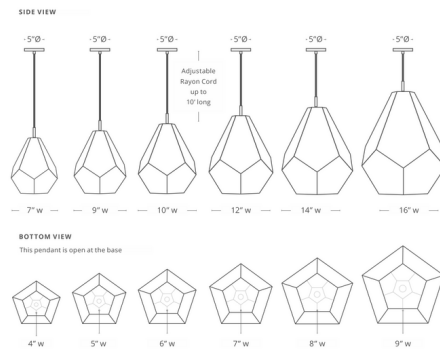

### Specifications

COLOR	N/A
BODY FINISH	Copper
WATTAGE	9W
DIMMER	Standard 120V
DIMENSIONS	7"W x 9"H
BULB NOT INCLUDED	1 x A19/Medium (E26)/9W/120V LED
OTHER BULB OPTIONS	1 x A19/Medium (E26)/60W/120V Incandescent
COUNTRY OF ORIGIN	Morocco