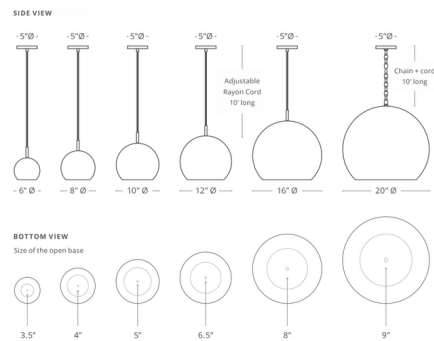

Description

The Shams Pendant truly showcases Moroccan craftsmanship, featuring a perforated dome shade that is as luminous as it is illuminating, casting brilliant shadows in all directions when lit. Finished in Copper, Silver, Gunmetal, or Brass. Available in five sizes. UL and CUL listed.

Specifications

COLOR	N/A
BODY FINISH	Copper
WATTAGE	5W
DIMMER	Standard 120V
DIMENSIONS	6.5"W x 6"H
BULB NOT INCLUDED	1 x R14/Medium (E26)/5W/120V LED
OTHER BULB OPTIONS	1 x A19/Medium (E26)/120V LED
COUNTRY OF ORIGIN	Morocco

Technical Information

PRODUCT DIMENSIONS	Cord Length: 120"
--------------------	-------------------

Shown in copper

CLICK TO VIEW PRODUCT

Notes: