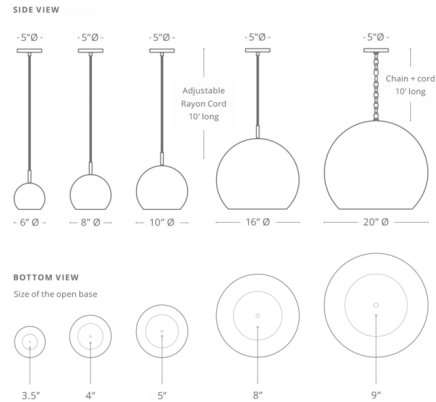

Description

The Mishal Pendant offers modern design combined with Moroccan craftsmanship. Named for its direct translation, lantern, this pendant features a handcrafted hammered metal dome shade to provide direct lighting.

Specifications

COLOR	N/A
BODY FINISH	Silver
WATTAGE	5W
DIMMER	Low Voltage Electronic
DIMENSIONS	6"W x 5.5"H
BULB INCLUDED	1 x R14/Medium (E26)/5W/120V LED
OTHER BULB OPTIONS	1 x R14/Medium (E26)/60W/120V Incandescent
COUNTRY OF ORIGIN	Morocco

Technical Information

LAMP COLOR	2700K
LUMENS/WATT	90.00
LUMINOUS FLUX	450 lumens

Shown in silver

CLICK TO VIEW PRODUCT

Notes: