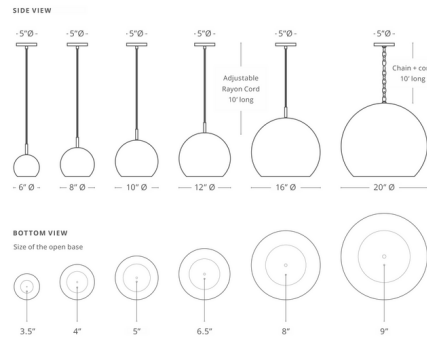

Description

The Mishal Pendant offers modern design combined with Moroccan craftsmanship. Named for its direct translation, lantern, this pendant features a handcrafted hammered metal dome shade to provide direct lighting.

Shown in silver

Specifications

COLOR	N/A
BODY FINISH	Silver
WATTAGE	9W
DIMMER	Standard 120V
DIMENSIONS	6"W x 5.5"H
BULB NOT INCLUDED	1 x R14/Medium (E26)/9W/120V LED
OTHER BULB OPTIONS	1 x R14/Medium (E26)/60W/120V Incandescent
COUNTRY OF ORIGIN	Morocco