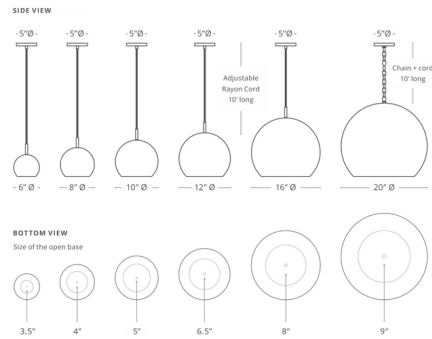

Description

The Mishal Pendant offers modern design combined with Moroccan craftsmanship. Named for its direct translation, lantern, this pendant features a handcrafted hammered metal dome shade to provide direct lighting.

Shown in silver

Specifications

COLOR N/A
 BODY FINISH Silver
 WATTAGE 9W
 DIMMER Standard 120V
 DIMENSIONS 6"W x 5.5"H
 BULB NOT INCLUDED 1 x R14/Medium (E26)/9W/120V LED
 OTHER BULB OPTIONS 1 x R14/Medium (E26)/60W/120V Incandescent
 COUNTRY OF ORIGIN Morocco