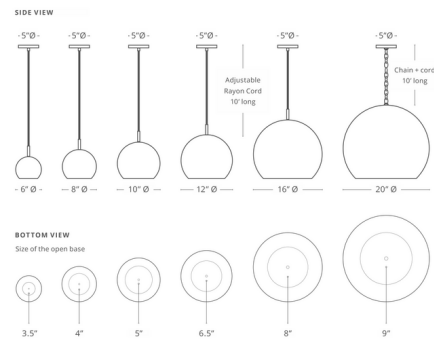

Description

The Mishal Pendant offers modern design combined with Moroccan craftsmanship. Named for its direct translation, lantern, this pendant features a handcrafted hammered metal dome shade to provide direct lighting.

Specifications

COLOR	N/A
BODY FINISH	Copper
WATTAGE	9W
DIMMER	Standard 120V
DIMENSIONS	6"W x 5.5"H
BULB NOT INCLUDED	1 x R14/Medium (E26)/9W/120V LED
OTHER BULB OPTIONS	1 x R14/Medium (E26)/60W/120V Incandescent
COUNTRY OF ORIGIN	Morocco

Technical Information

PRODUCT DIMENSIONS	Cord Length: 120"
--------------------	-------------------

Shown in copper

CLICK TO VIEW PRODUCT

Notes: