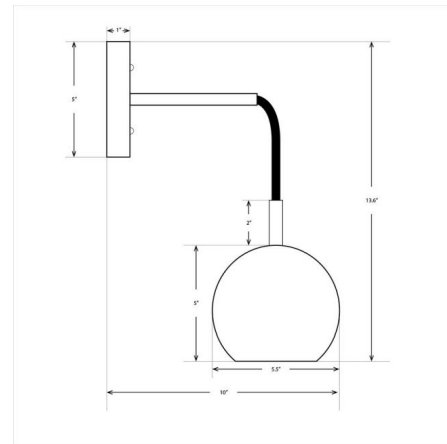

By Dounia Home

Description

The Shams Wall Light features Moroccan craftsmanship with a perforated dome shade that is suspended by a black cable from the backplate. Shams creates a look that is both modern and traditional by diffusing light to add tranquility to any space.

Shown in silver

Specifications

COLOR	N/A
BODY FINISH	Silver
WATTAGE	5W
DIMMER	Low Voltage Electronic
DIMENSIONS	5.5"W x 13.6"H x 10"D
BULB NOT INCLUDED	1 x R14/Medium (E26)/5W/120V LED
OTHER BULB OPTIONS	1 x R14/Medium (E26)/60W/120V Incandescent
COUNTRY OF ORIGIN	Morocco