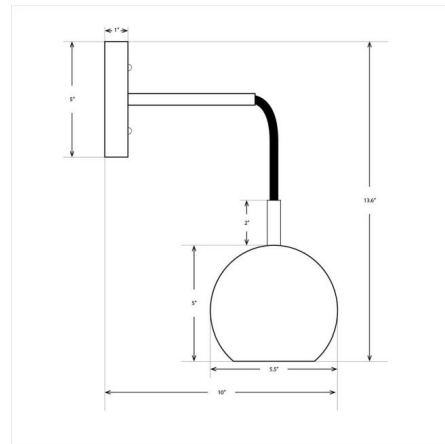

By Dounia Home

Description

The Shams Wall Light features Moroccan craftsmanship with a perforated dome shade that is suspended by a black cable from the backplate. Shams creates a look that is both modern and traditional by diffusing light to add tranquility to any space.

Shown in copper

Specifications

COLOR	N/A
BODY FINISH	Copper
WATTAGE	5W
DIMMER	Standard 120V
DIMENSIONS	5.5"W x 13.6"H x 10"D
BULB NOT INCLUDED	1 x R14/Medium (E26)/5W/120V LED
OTHER BULB OPTIONS	1 x R14/Medium (E26)/60W/120V Incandescent
COUNTRY OF ORIGIN	Morocco