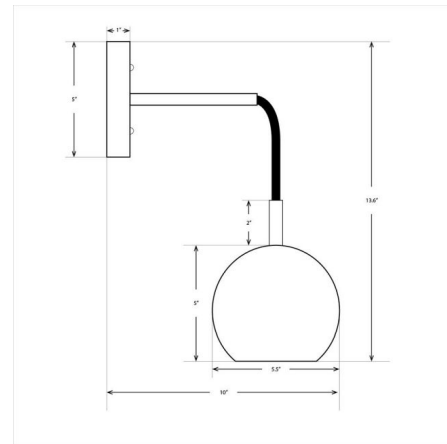

Shown in copper