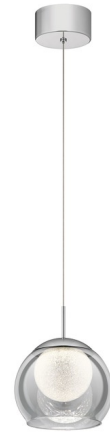

Lightology

lightology.com
866-954-4489
06-09-26

Project: _____

Company: _____

Location: _____ Fixture Type: _____

SPEC #: **ELN592252**

Approved On: _____ Approved By: _____

Lexi Pendant

By Elan

Description

The Lexi Mini Pendant features a cubic zirconia shade with Clear outer glass and a Chrome finish. ETL listed.

Shown in chrome / clear

Specifications

COLOR Clear
BODY FINISH Chrome
WATTAGE 8W
DIMMER Low Voltage Electronic
DIMENSIONS 120"L x 8"W x 9.75"H
INTEGRATED LED MODULE 1 x LED/8W/120V LED

Technical Information

LAMP COLOR 3000K
LUMENS/WATT 106.88
LUMINOUS FLUX 855 lumens

CLICK TO VIEW PRODUCT

Notes: