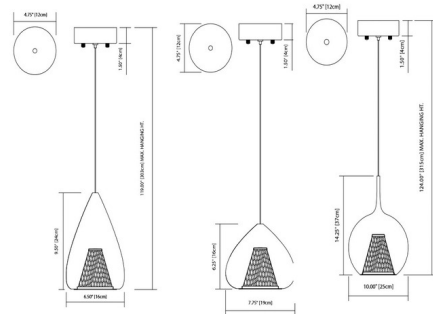

Lightology

lightology.com
866-954-4489
04-21-26

Project: _____

Company: _____

Location: _____ Fixture Type: _____

SPEC #: **ELN592261**

Approved On: _____ Approved By: _____

Zin Mini Pendant

By Elan

Description

The Zin Mini Pendant will add a sophisticated look to your space. Features Smoke glass with a Chrome mess diffuser and Chrome finish. Available in three sizes. ETL listed.

Specifications

COLOR . . . . . Smoke
BODY FINISH . . . . . Chrome
WATTAGE 7W
DIMMER . . . . . Low Voltage Electronic
DIMENSIONS . . . . . 116"L x 7.6"W x 6.3"H
INTEGRATED LED MODULE . . . . . 1 x LED/7W/120V LED

Technical Information

LAMP COLOR 3000K
LUMENS/WATT 32.86
LUMINOUS FLUX . . . . . 230 lumens

Shown in chrome / smoke

CLICK TO VIEW PRODUCT

Notes: