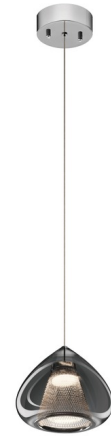

Lightology

lightology.com
866-954-4489
04-21-26

Project: _____

Company: _____

Location: _____ Fixture Type: _____

SPEC #: **ELN592261**

Approved On: _____ Approved By: _____

Zin Mini Pendant

By Elan

Description

The Zin Mini Pendant will add a sophisticated look to your space. Features Smoke glass with a Chrome mess diffuser and Chrome finish. Available in three sizes. ETL listed.

Specifications

COLOR Smoke
 BODY FINISH Chrome
 WATTAGE 7W
 DIMMER Low Voltage Electronic
 DIMENSIONS 116"L x 7.6"W x 6.3"H
 INTEGRATED LED MODULE 1 x LED/7W/120V LED

Technical Information

LAMP COLOR 3000K
 LUMENS/WATT 32.86
 LUMINOUS FLUX 230 lumens

Shown in chrome / smoke

CLICK TO VIEW PRODUCT

Notes: