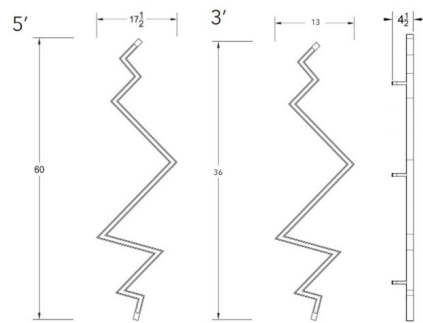

CLICK TO VIEW PRODUCT

Notes: