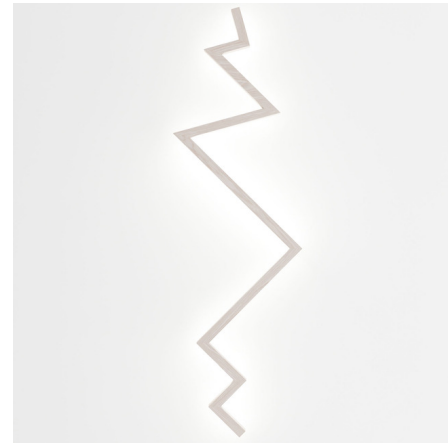

Lightology

lightology.com
866-954-4489
04-22-26

Project: _____
Company: _____
Location: _____ Fixture Type: _____
SPEC #: **HNM592307**
Approved On: _____ Approved By: _____

Bolt Wall Light

By hollis+morris

Description

Bolt is an exploration of shade and form with a beautiful, continuous light source that zigs and zags without interruption. Available in two sizes in White Oak, Black Oak, Natural Oak, or Walnut. Integrated 52 watt LED light source. Small: 13 inch width x 36 inch height x 4.5 inch depth. Large: 17.5 inch width x 60 inch height x 4.5 inch depth. UL listed. Handmade in North America.

Specifications

COLOR	N/A
BODY FINISH	White Oak
WATTAGE	52W
DIMMER	Standard 120V
DIMENSIONS	17.5"W x 60"H x 4.5"D
INTEGRATED LED MODULE	1 x LED/52W/120V LED
COUNTRY OF ORIGIN	Canada

Technical Information

COLOR RENDERING	95 CRI
LAMP COLOR	3000K
LUMENS/WATT	53.37
LUMINOUS FLUX	2775 lumens

Shown in white oak