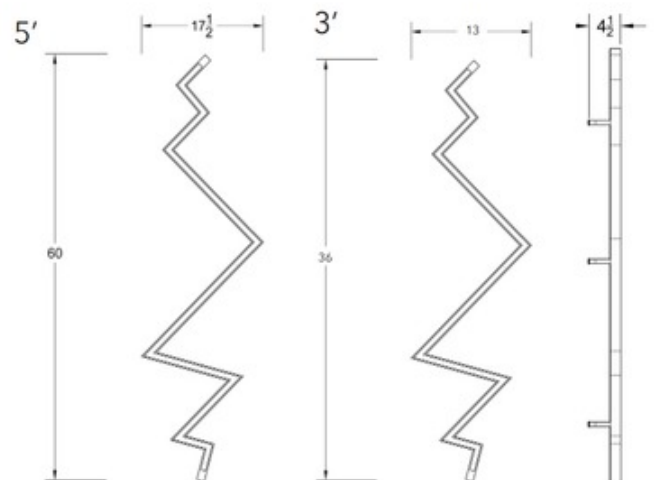

COMPANY	PROJECT	FIXTURE TYPE	APPROVED BY	DATE