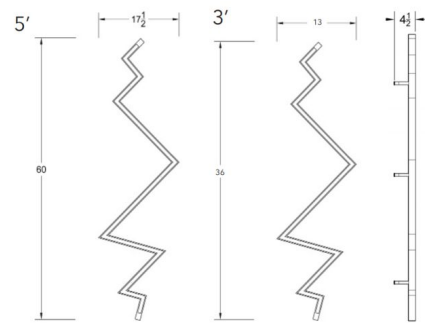

CLICK TO VIEW PRODUCT

Notes: