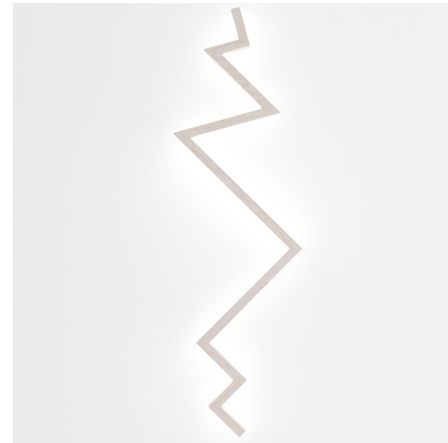

Lightology

lightology.com
866-954-4489
07-07-26

Project: _____

Company: _____

Location: _____ Fixture Type: _____

SPEC #: **HNM592307**

Approved On: _____ Approved By: _____

Bolt Wall Light

By hollis+morris

Description

Bolt is an exploration of shade and form with a beautiful, continuous light source that zigs and zags without interruption. Available in two sizes in White Oak, Black Oak, Natural Oak, or Walnut. Integrated 52 watt LED light source. Small: 13 inch width x 36 inch height x 4.5 inch depth. Large: 17.5 inch width x 60 inch height x 4.5 inch depth. UL listed. Handmade in North America.

Specifications

COLOR	N/A
BODY FINISH	White Oak
WATTAGE	52W
DIMMER	Standard 120V
DIMENSIONS	17.5"W x 60"H x 4.5"D
INTEGRATED LED MODULE	1 x LED/52W/120V LED
COUNTRY OF ORIGIN	Canada

Technical Information

COLOR RENDERING	95 CRI
LAMP COLOR	3000K
LUMENS/WATT	53.37
LUMINOUS FLUX	2775 lumens

Shown in white oak