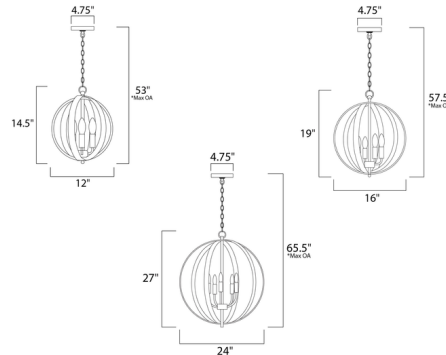

### Specifications

COLOR . . . . . N/A  
 BODY FINISH . . . . . Satin Nickel  
 WATTAGE . . . . . 15W  
 DIMMER . . . . . Standard 120V  
 DIMENSIONS . . . . . 12"W x 14.5"H  
 BULB NOT INCLUDED . . . . . 3 x B11/Candelabra (E12)/5W/120V LED  
 OTHER BULB OPTIONS . . . . . 3 x B10/Candelabra (E12)/60W/120V Incandescent

### Technical Information

PRODUCT DIMENSIONS . . . . . Max Overall Height: 53"  
 LUMENS/WATT . . . . . 360.00  
 LUMINOUS FLUX . . . . . 1800 lumens

Shown in satin nickel

CLICK TO VIEW PRODUCT

Notes: