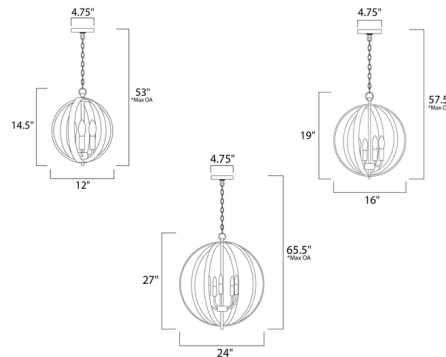

Description

Provident Orb Chandelier features pivoting metal bands in Satin Nickel or Black. This style fits in any decor. Place above the dining table to complete your interior.

Specifications

COLOR N/A
BODY FINISH Satin Nickel
WATTAGE 15W
DIMMER Standard 120V
DIMENSIONS 12"W x 14.5"H
BULB NOT INCLUDED 3 x B11/Candelabra (E12)/5W/120V LED
OTHER BULB OPTIONS 3 x B10/Candelabra (E12)/60W/120V Incandescent

Technical Information

PRODUCT DIMENSIONS Max Overall Height: 53"
LUMENS/WATT 360.00
LUMINOUS FLUX 1800 lumens

Shown in satin nickel

CLICK TO VIEW PRODUCT

Notes: