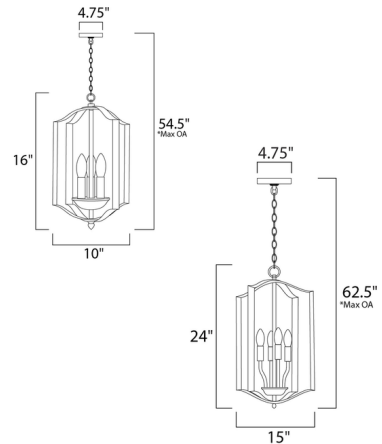

Specifications

COLOR N/A
BODY FINISH Satin Nickel
WATTAGE 24W
DIMMER Standard 120V
DIMENSIONS 10"W x 16"H
BULB NOT INCLUDED 3 x B11/Candelabra (E12)/8W/120V LED
OTHER BULB OPTIONS 3 x B10/Candelabra (E12)/60W/120V Incandescent

Technical Information

PRODUCT DIMENSIONS Max Overall Height: 54.5"
LUMENS/WATT 225.00
LUMINOUS FLUX 1800 lumens

Shown in satin nickel

CLICK TO VIEW PRODUCT

Notes: